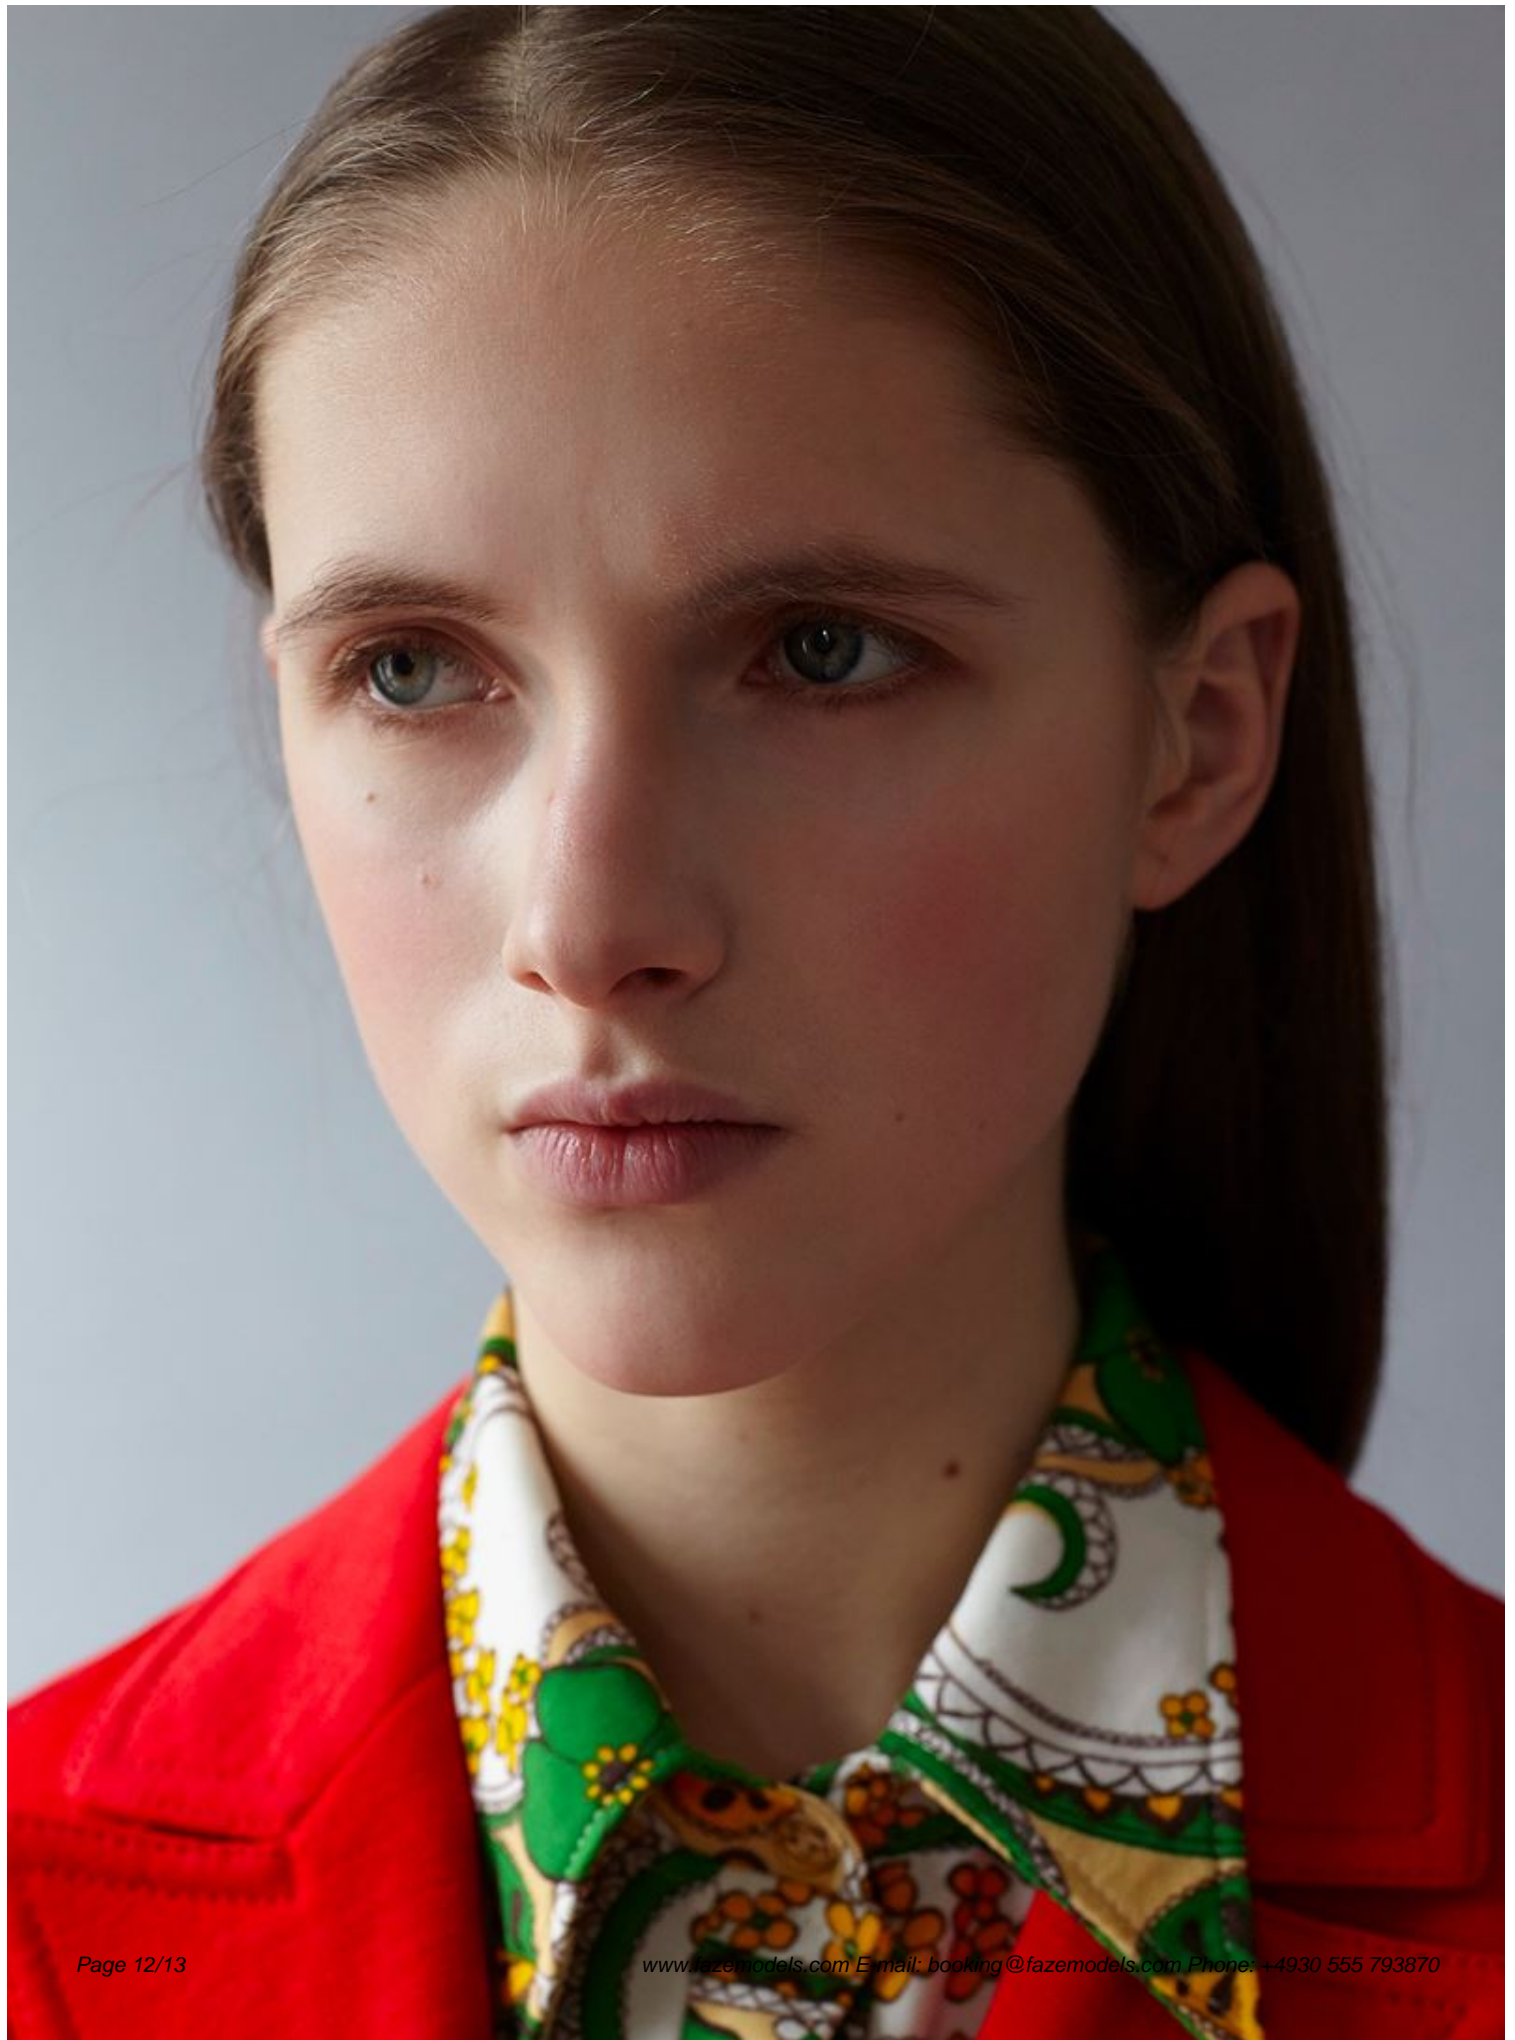

FAZE

Dzvinka