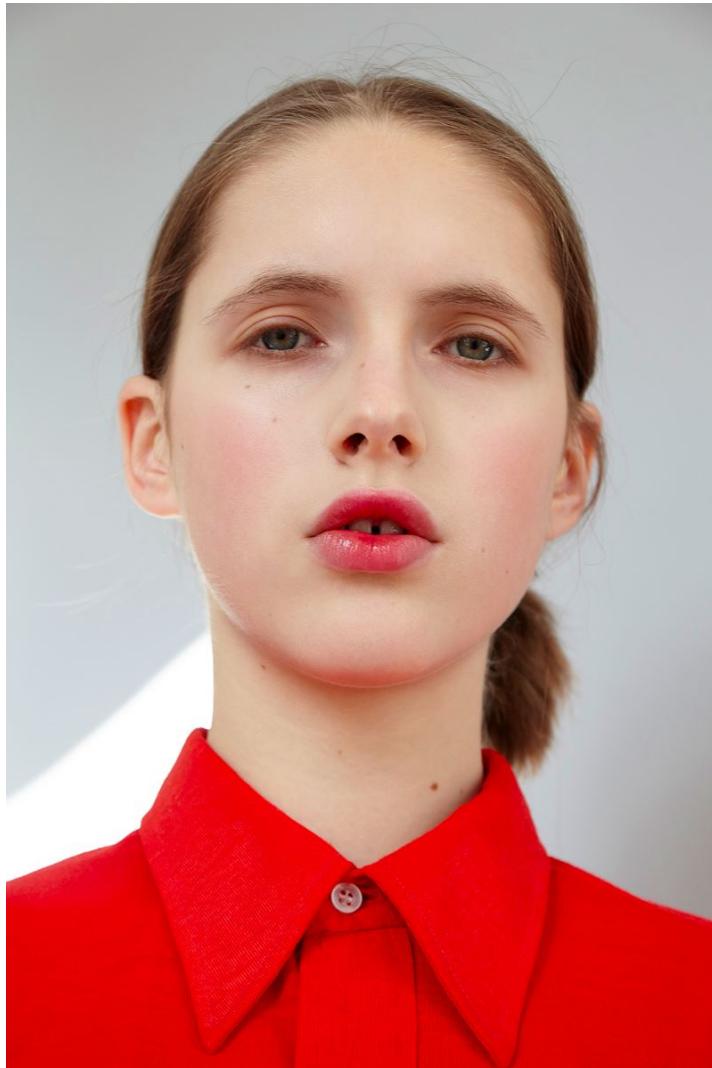

~~FAZE~~

Dzvinka

height 176 - 5' 9"

bust 83 - 32"

waist 62 - 24"

hips 88 - 35"

shoes 39 - 7 1/2

hair Dark Blonde