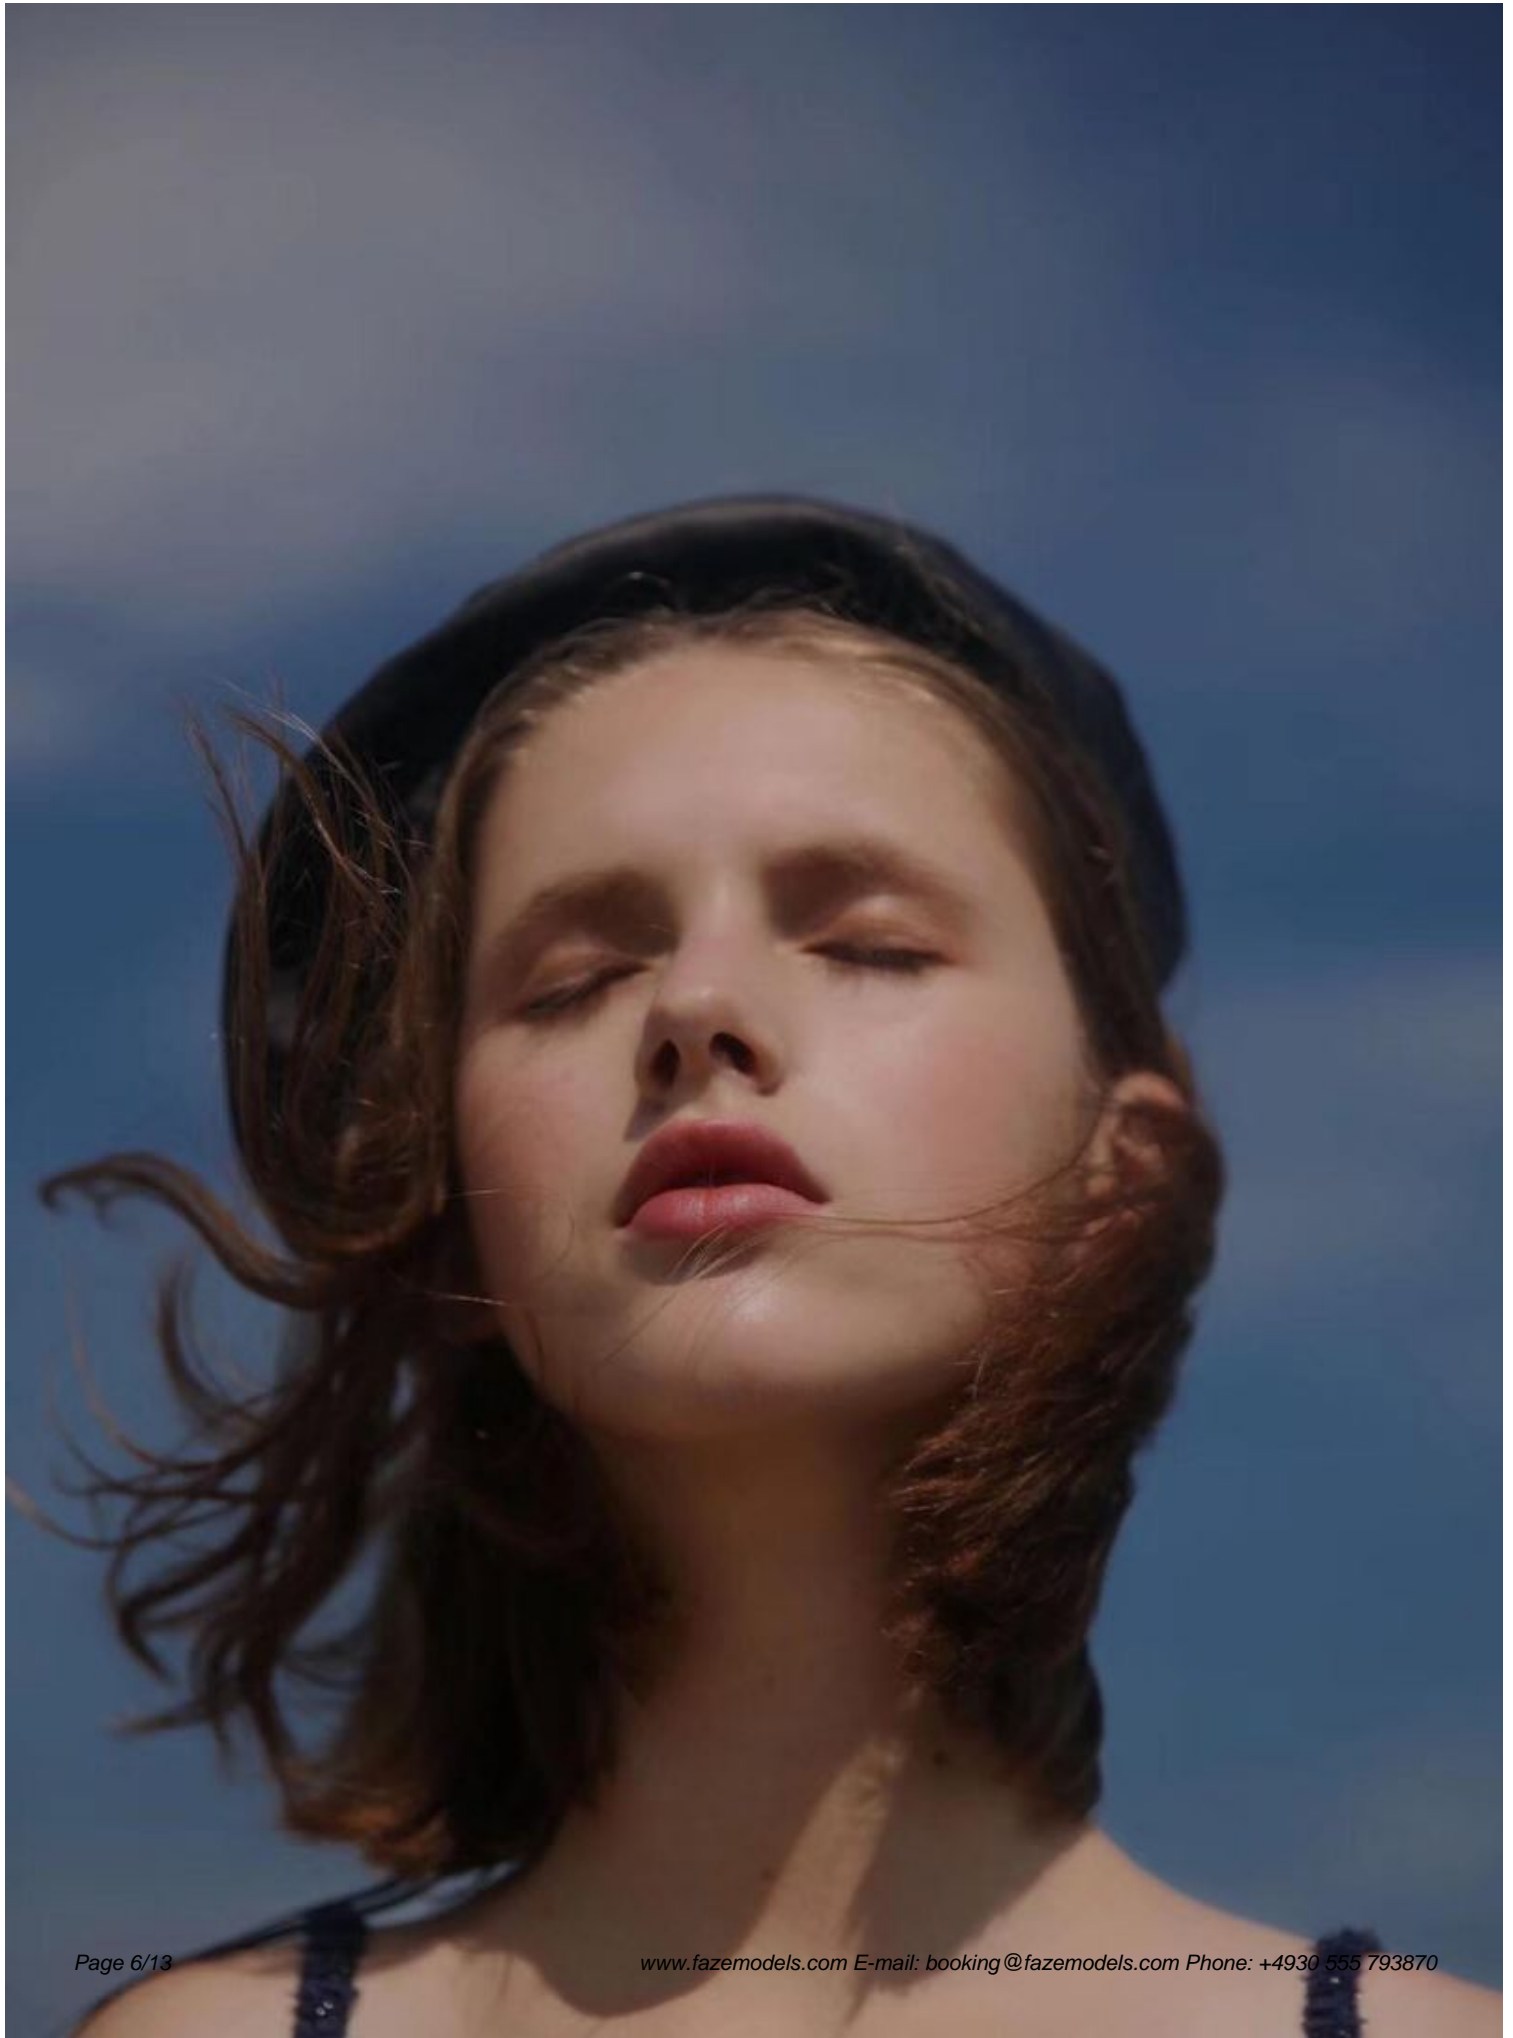

FAZE

Dzvinka