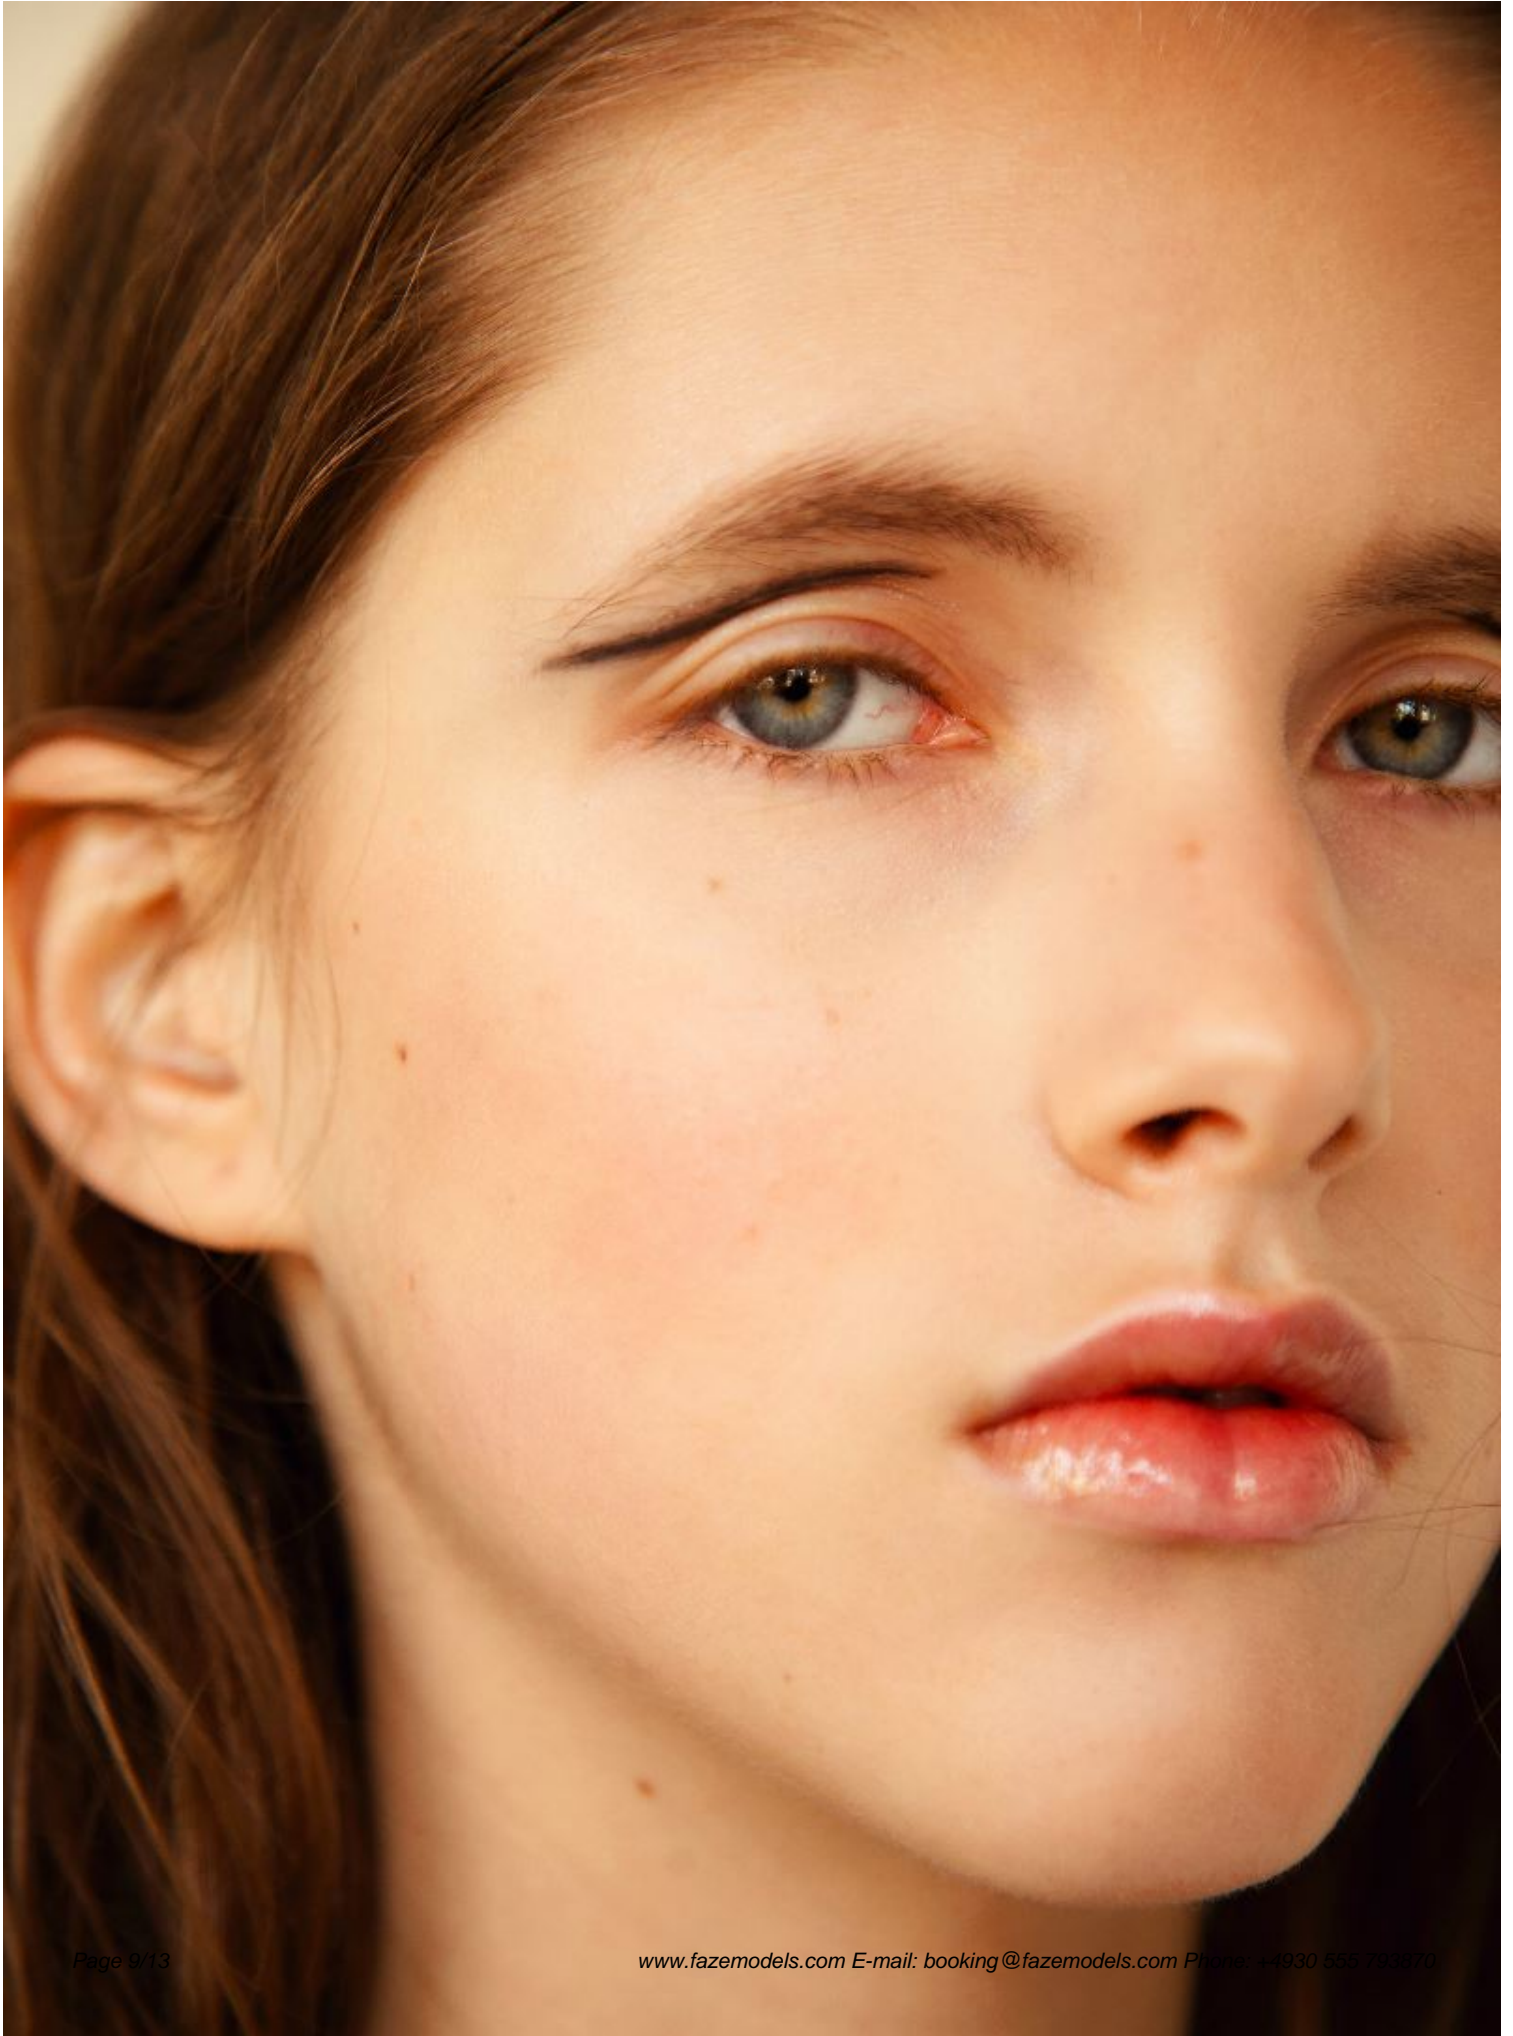

FAZE

Dzvinka