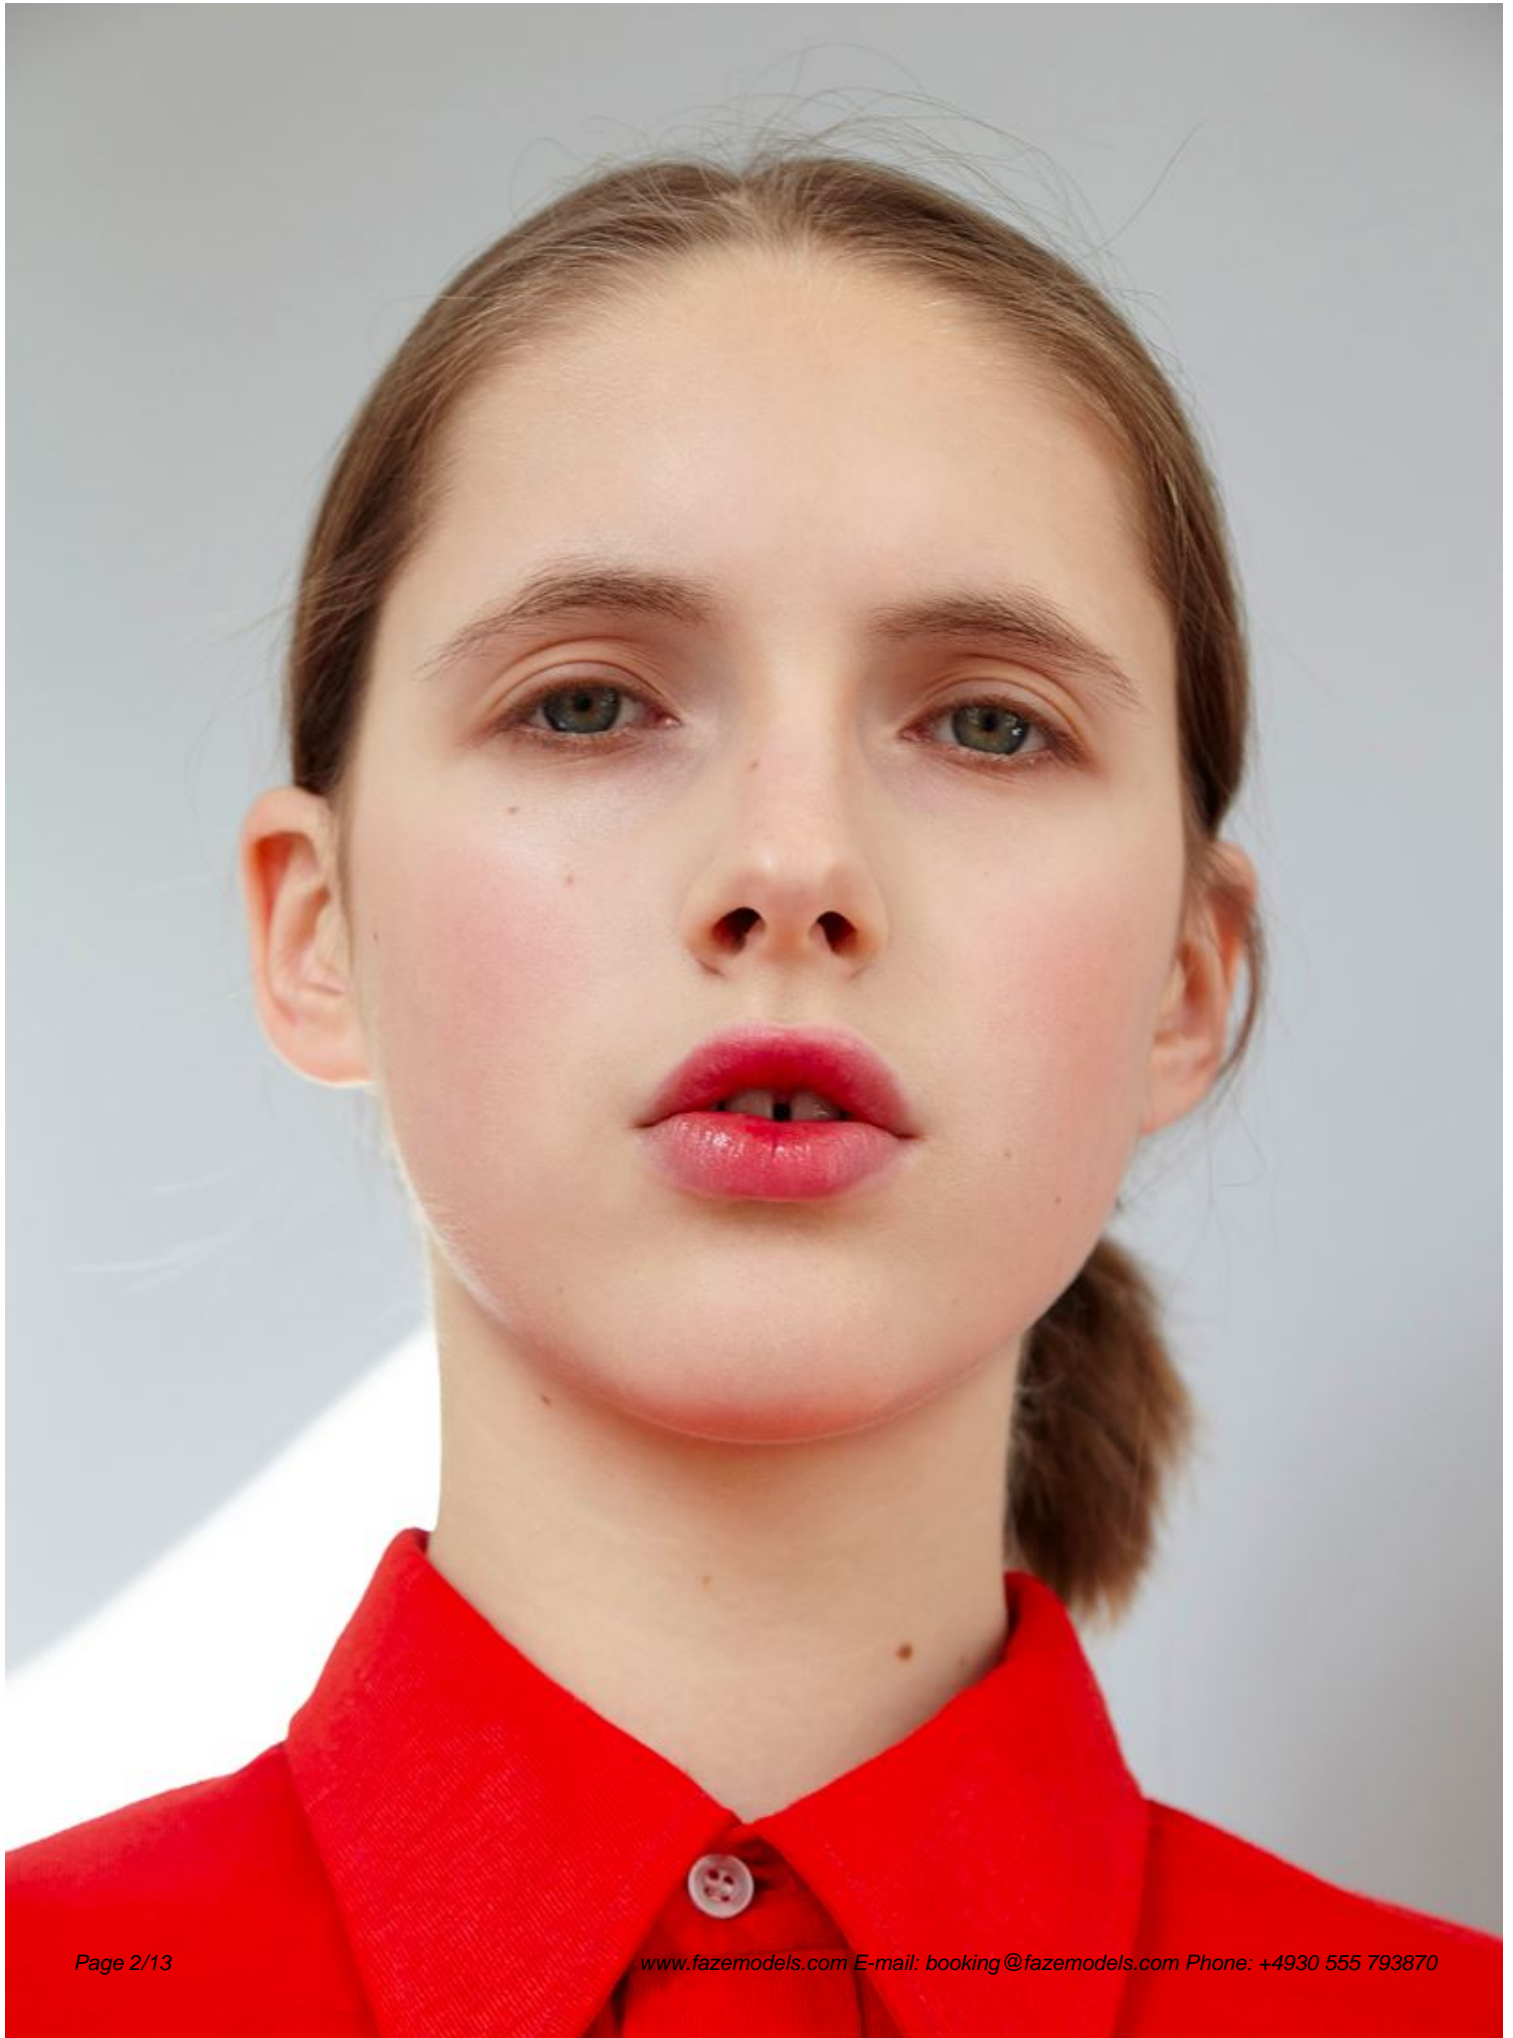

FAZE

Dzvinka