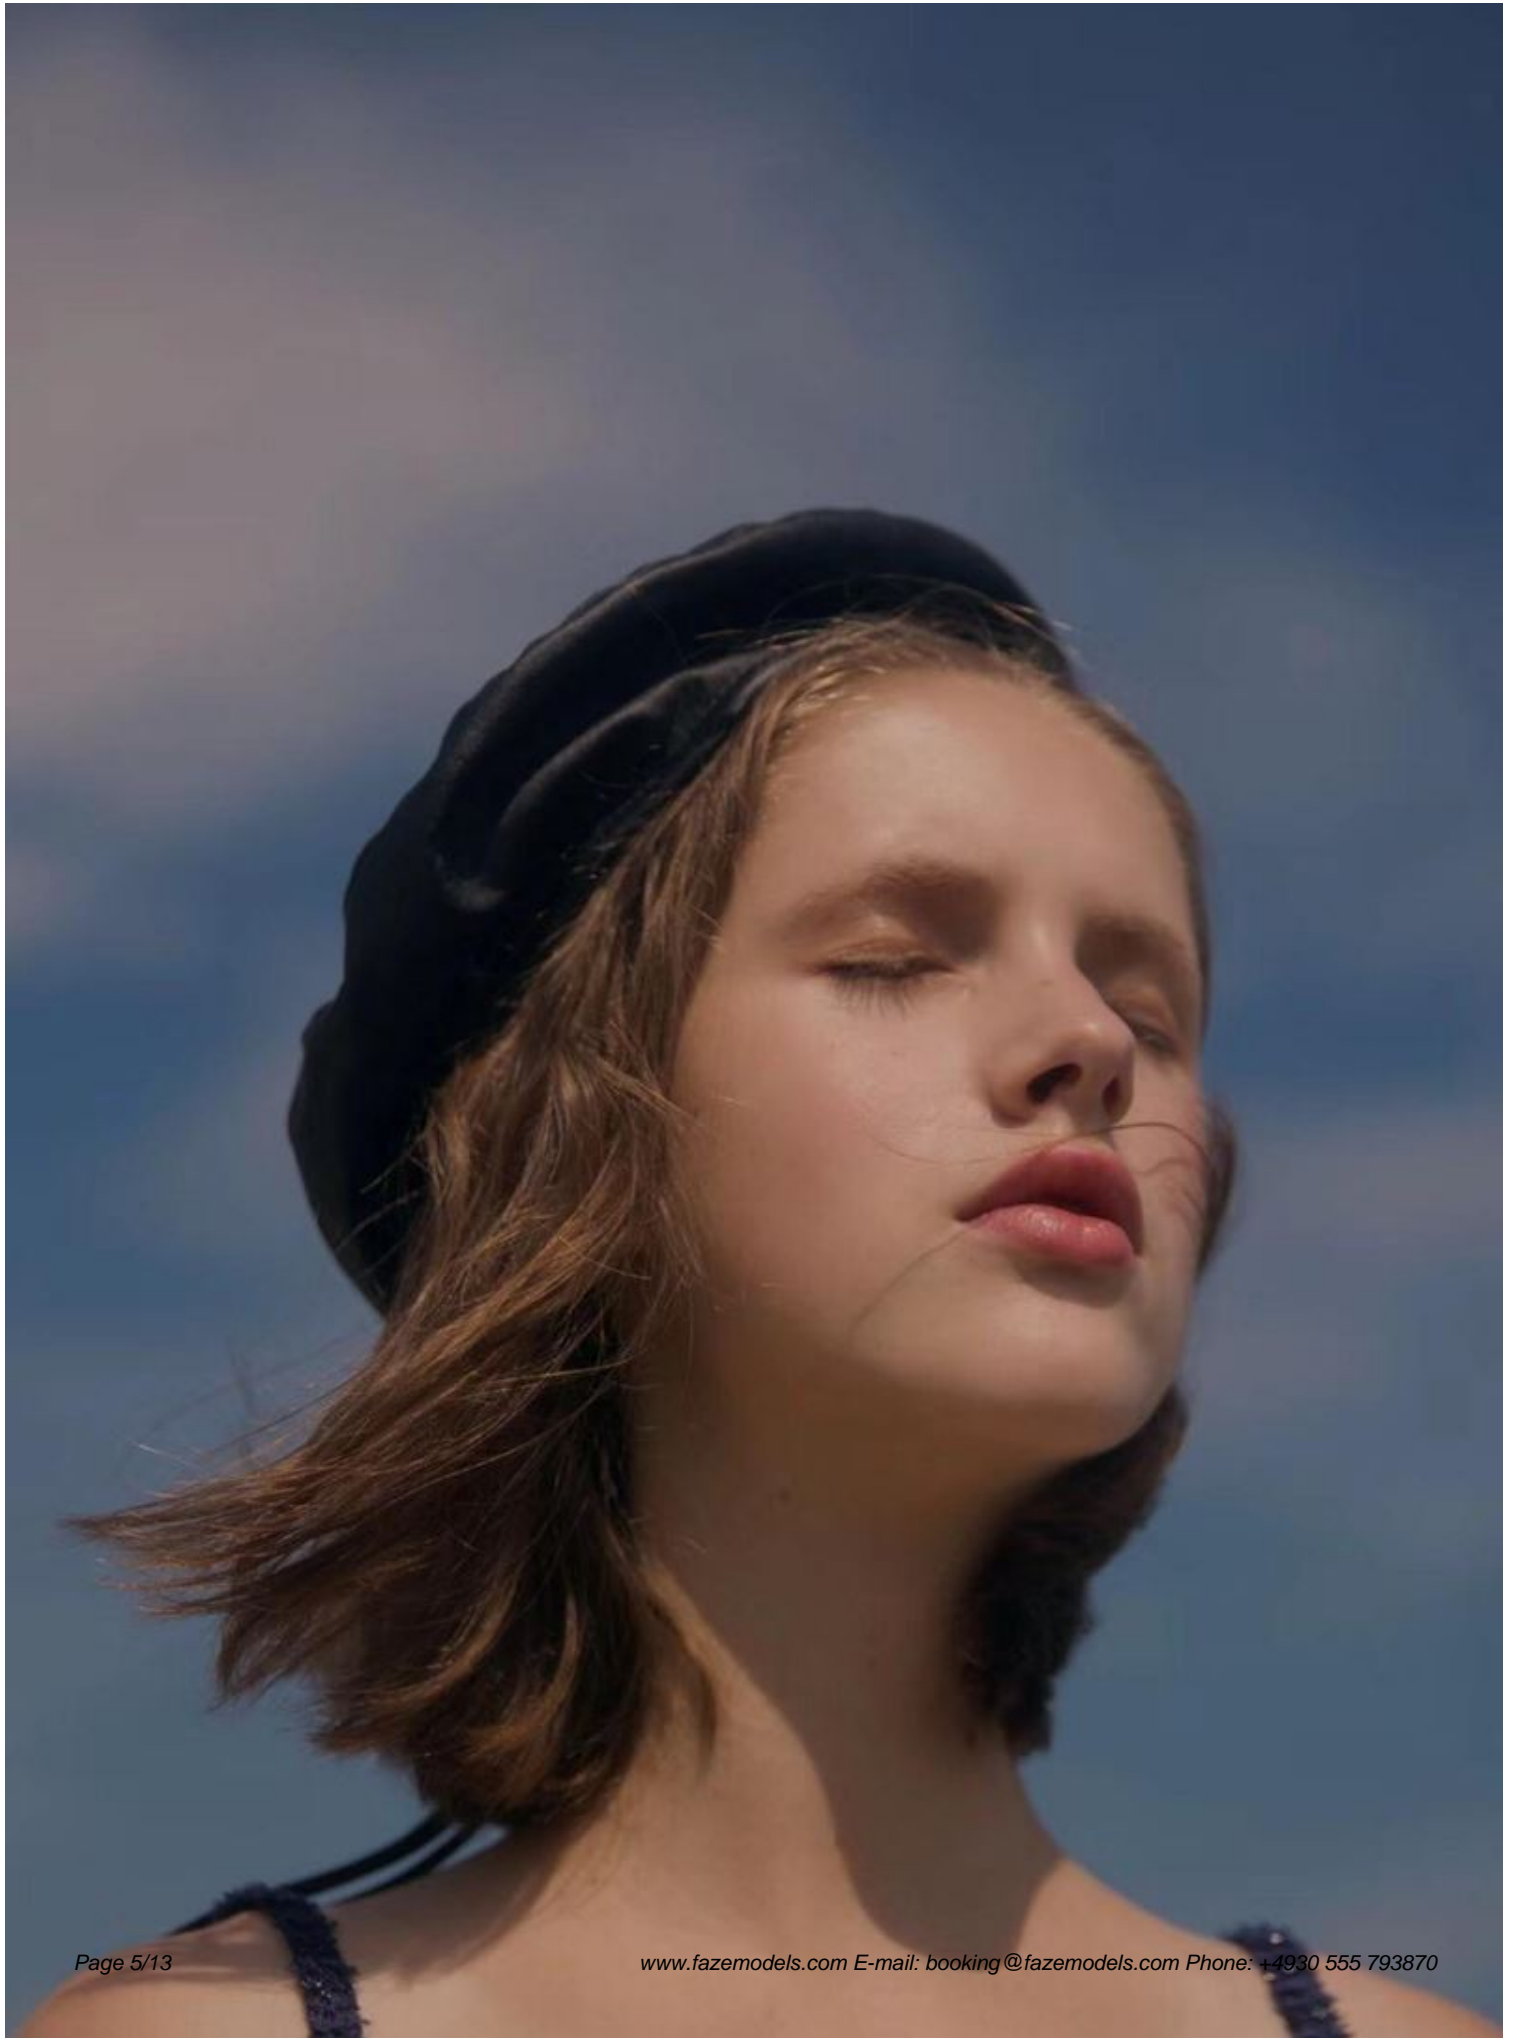

FAZE

Dzvinka